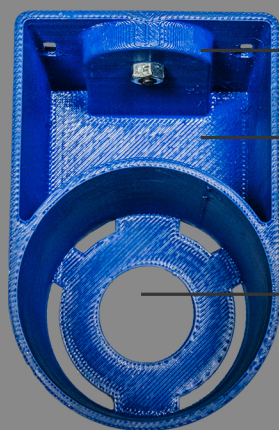

Priefert® COWBOY *cup holder*

Great for use on tractors, lawn mowers, arena panels, working pens, and other metal surfaces.

- Powerful magnets provide a secure hold to metal surfaces
- Cell phone pocket allows you to store your phone behind your drink
- Durable injection molded plastic construction
- Designed for use with cans, bottles, or metal tumblers